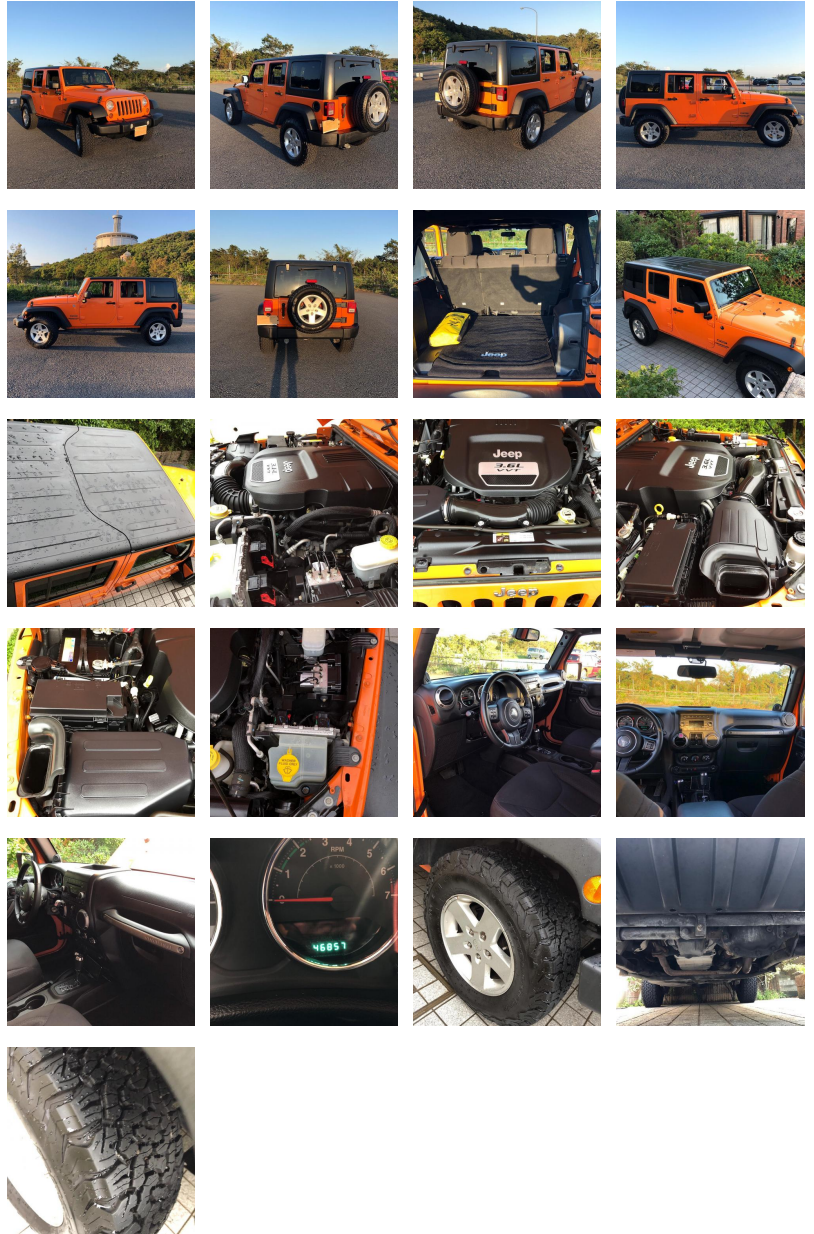

**JCC Co LTD**  
Ultimate Driving for Dynamic People

JCC Co., Ltd.

Tel: +81-3-6280-4207

E-mail: sales@jccjapan.com

Skype: jccjapan.sales

www.jccjapan.com

**Used Chrysler Jeep Wrangler 2013/07**

**FOB : 23,040 USD**

Vehicle Details			
Stock Number	83093	Year/Month	2013/07
Type	SUV	Body Type	SUV 4WD
Make	Chrysler	Model	Jeep Wrangler
Model Code	JK36L	Mileage	46,800 Km
Engine	3,600 CC	Transmission	AT
Steering	Left Hand	Fuel	Petrol
Color	Orange	Grade	JEEP WRANGLER G ENGINE
Ext. Grade	4.5	Int. Grade	A
Doors	5	Seats	5
Location	--		

Accessories			
ABS	Airbags	AIR Conditioner	Alloy Wheels
Cassette Stereo	CD Player	Central Locking	Dual Airbag
FOG Lamp	Power Steering	Power Window	Radio
Rear Wiper	4WD		

Features			
Always Garaged	All Scheduled Maintenance	Looks & Runs Great	Low Mileage
Mainenance Records Available	Never Seen Snow	New tires	No Accidents
Non-Smoker	One Owner	Perfect First Car	Performance Tires
Runs & Drives Great			